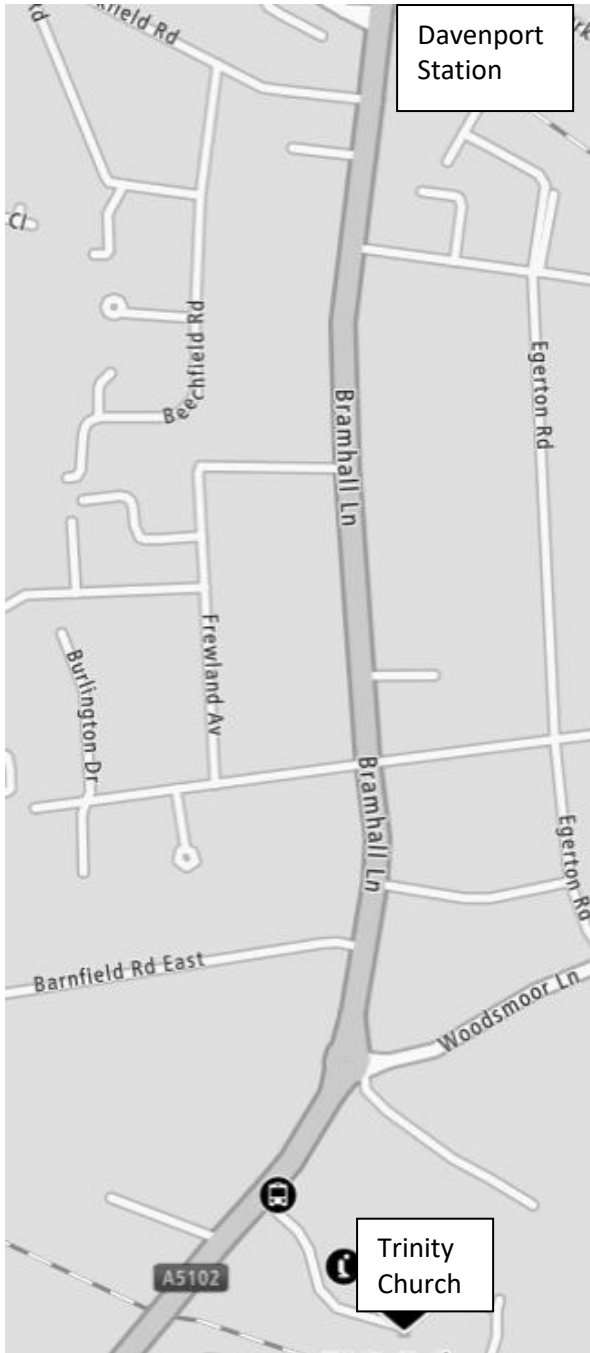

# Directions to Synod

Trinity Methodist Church  
351 Bramhall Lane  
STOCKPORT SK3 8TP

Welcome to synod and to the newly formed United Stockport circuit. The church is at Trinity Gardens off Bramhall Lane (A5102), as it heads south from Stockport to Bramhall.

The church has a reasonable sized car park which takes about 50 cars – not quite enough for all of synod. So please use public transport or car share where you can. The 374 & 378 busses from Stockport stop at the end of Trinity Gardens. The nearest train station is Davenport, 10 - 15 minutes walk away.